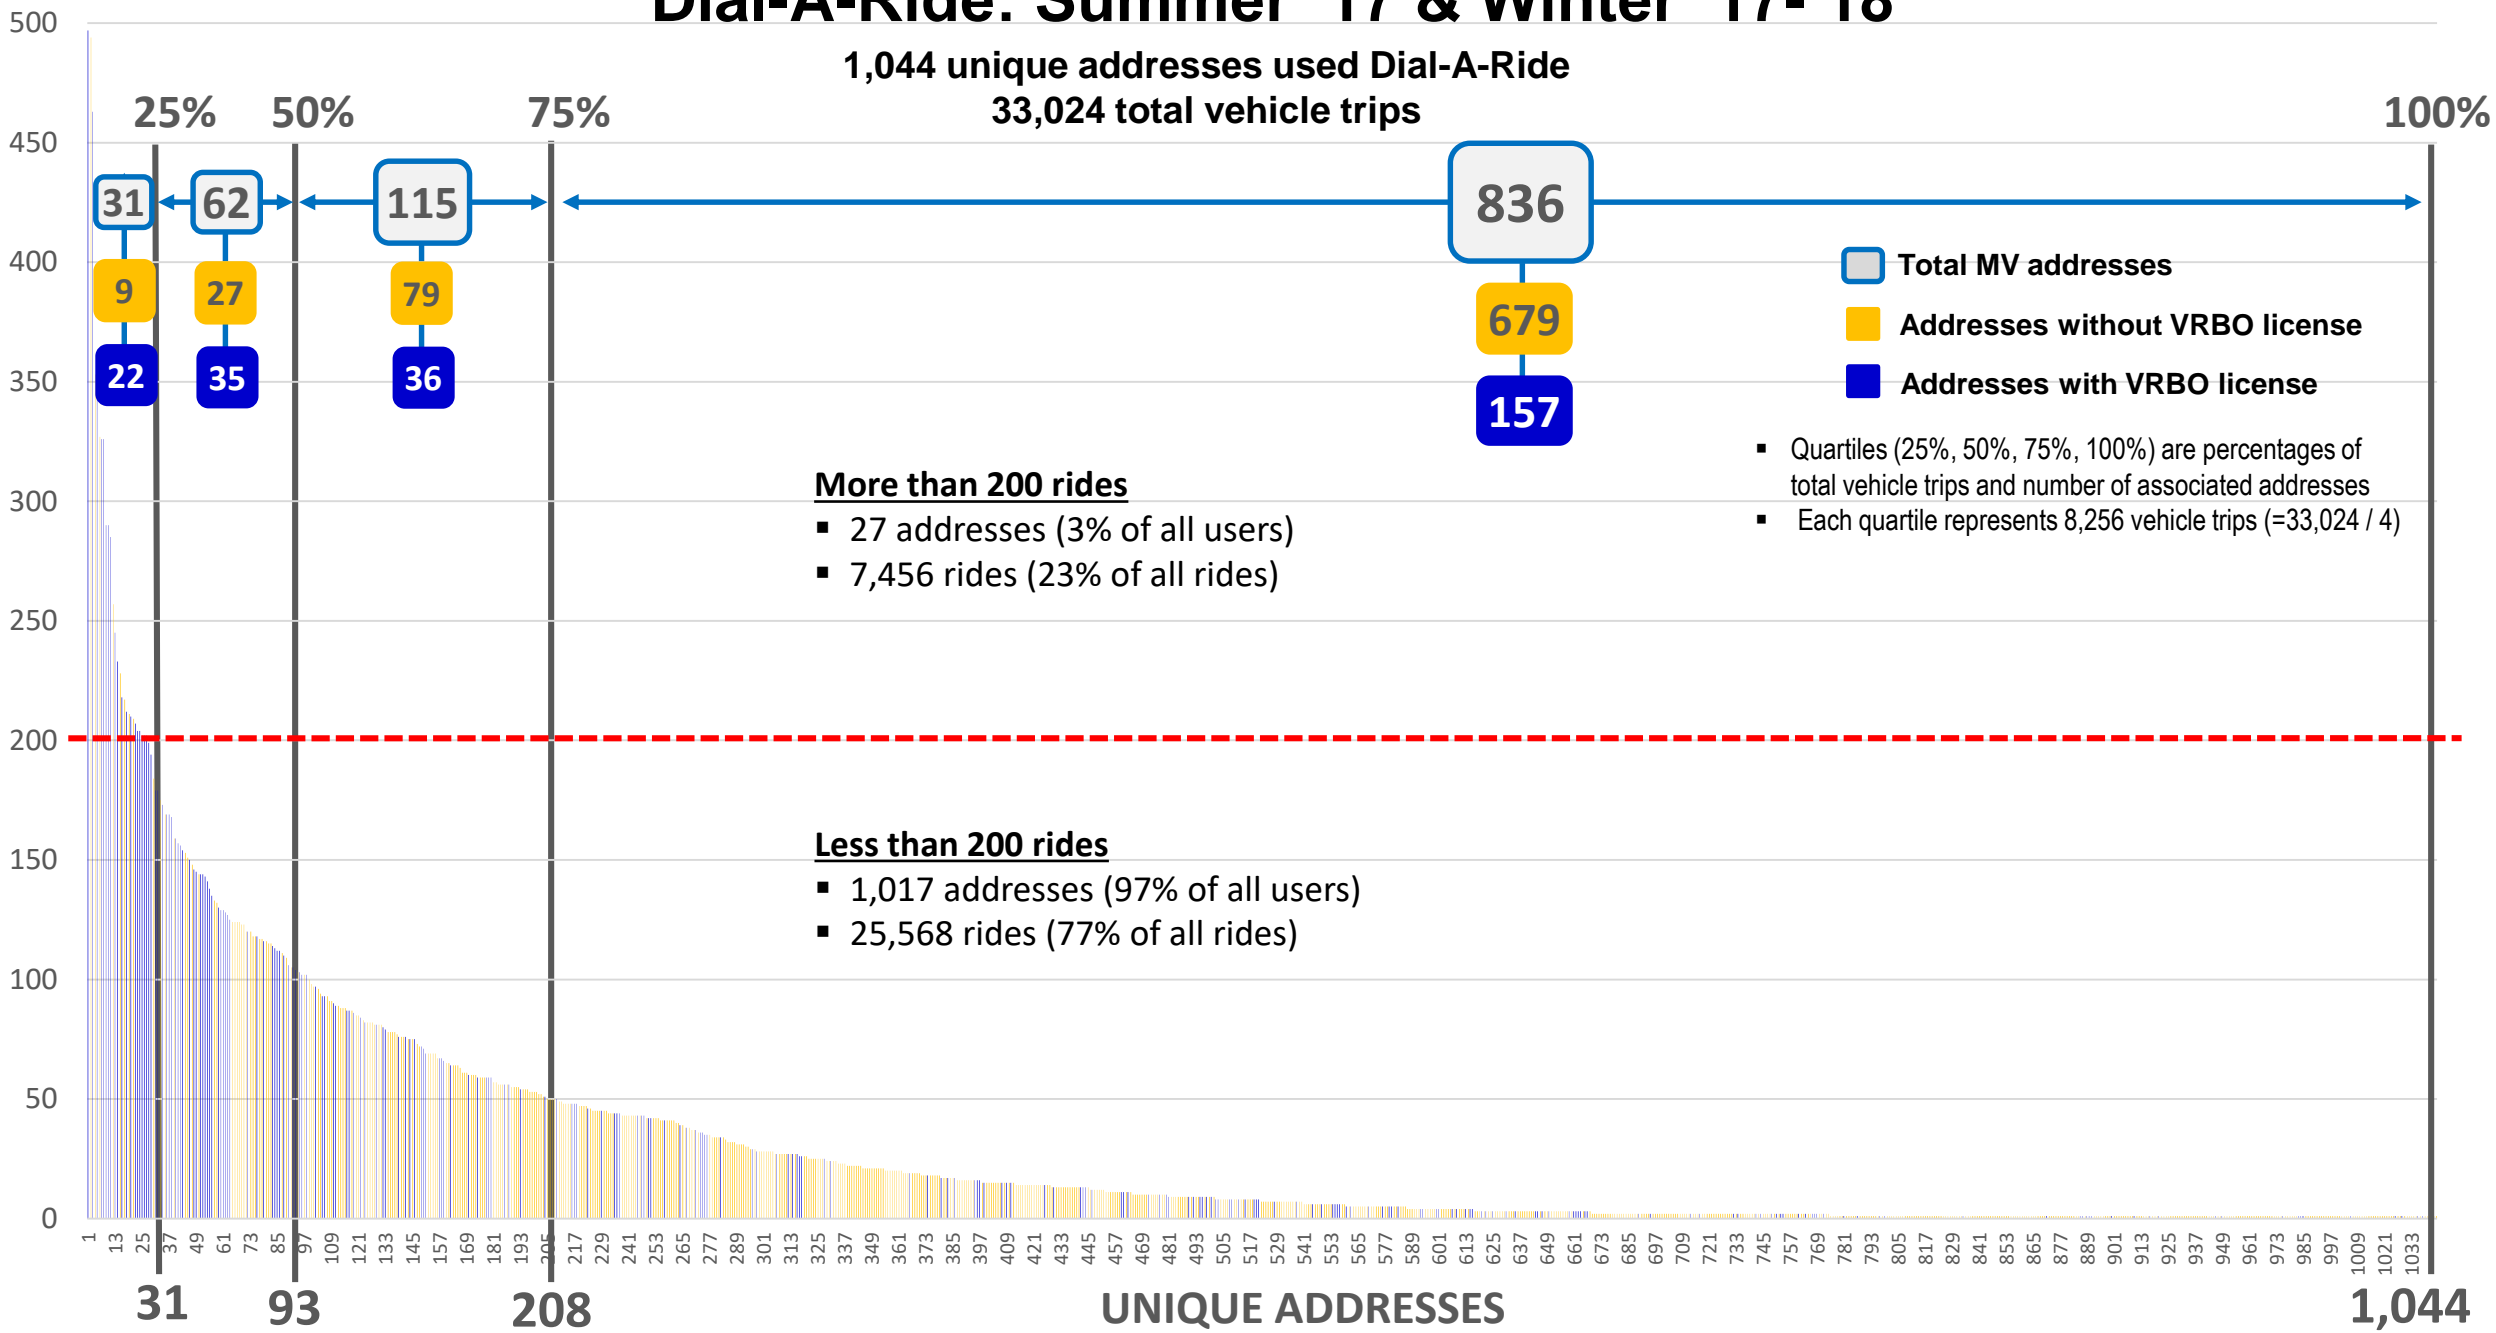

OF RIDES

Dial-A-Ride: Summer '17 & Winter '17-'18

1,044 unique addresses used Dial-A-Ride
33,024 total vehicle trips

More than 200 rides

- 27 addresses (3% of all users)
- 7,456 rides (23% of all rides)

Less than 200 rides

- 1,017 addresses (97% of all users)
- 25,568 rides (77% of all rides)

- Total MV addresses
- Addresses without VRBO license
- Addresses with VRBO license
- Quartiles (25%, 50%, 75%, 100%) are percentages of total vehicle trips and number of associated addresses
- Each quartile represents 8,256 vehicle trips (=33,024 / 4)

UNIQUE ADDRESSES

1,044